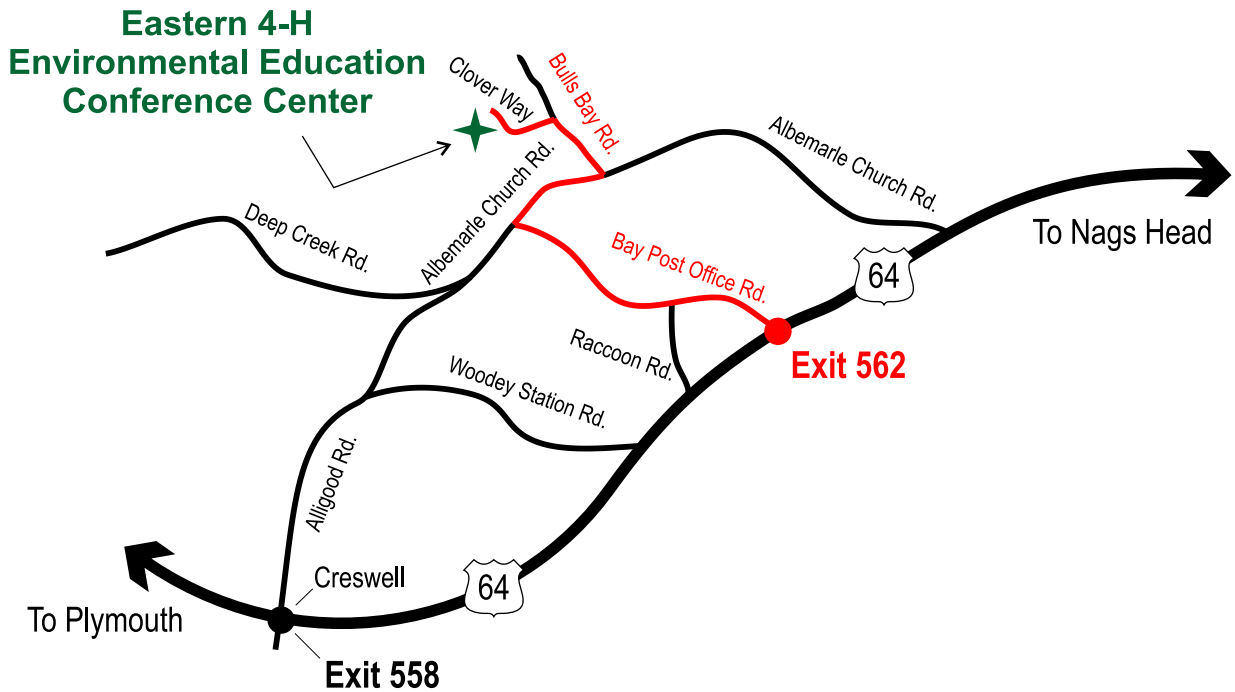

## Driving Directions to the Eastern 4-H Center

### From the WEST:

The Center is located between Creswell and Columbia, NC. Follow US Highway 64 East through Creswell, continue for 4 miles and use EXIT 562. Turn LEFT at the bottom of the ramp. Follow Travis Road-Bay Post Office Road to the end. (About 3 miles) Turn RIGHT on Albemarle Church Road. After 1+ mile, turn LEFT on Bulls Bay Road, the Center's Entrance is on the LEFT.