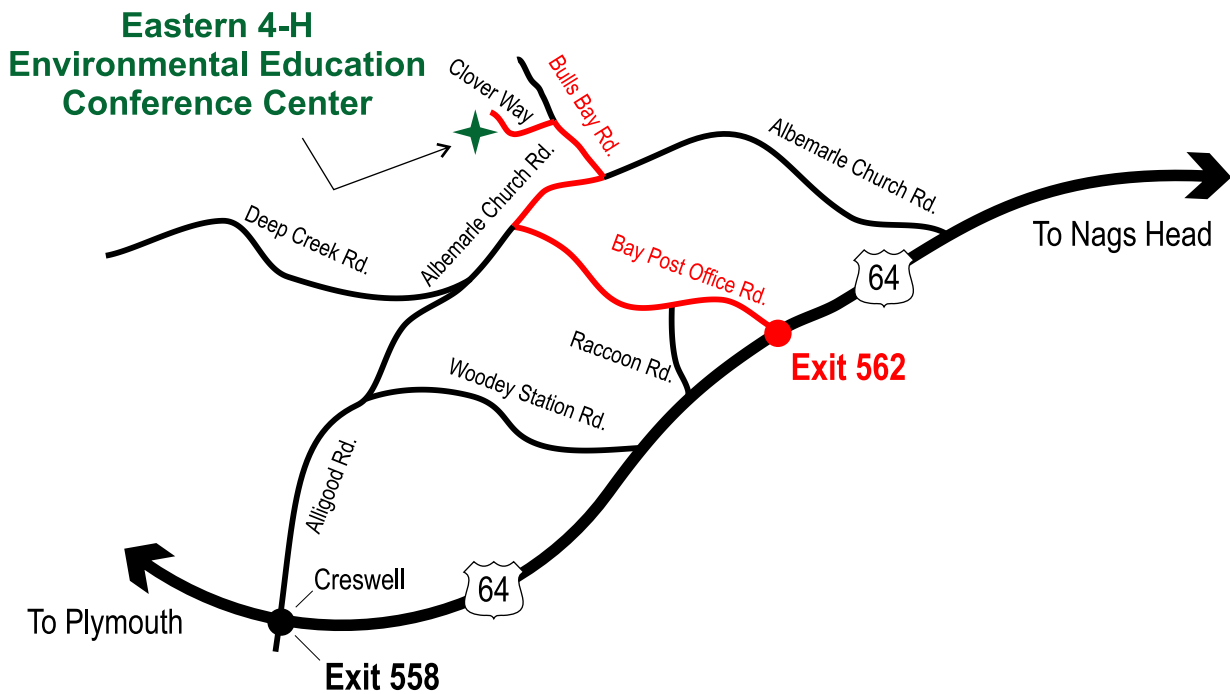

Driving Directions to the Eastern 4-H Center

From EDENTON, NC

Use Route 32 South from Edenton to Highway 94 (old Hwy. 64). Turn LEFT onto Highway 94 and travel east to Creswell. Follow Highway 94 to the junction of Benson Road/US Highway 64. Turn RIGHT, then LEFT to reach US Highway 64.

The Center is located between Creswell and Columbia, NC. Follow US Highway 64 East through Creswell, continue for 4 miles and use EXIT 562. Turn LEFT at the bottom of the ramp. Follow Travis Road-Bay Post Office Road to the end. (About 3 miles) Turn RIGHT on Albemarle Church Road. After 1+ mile, turn LEFT on Bulls Bay Road, the Center's Entrance is on the LEFT.