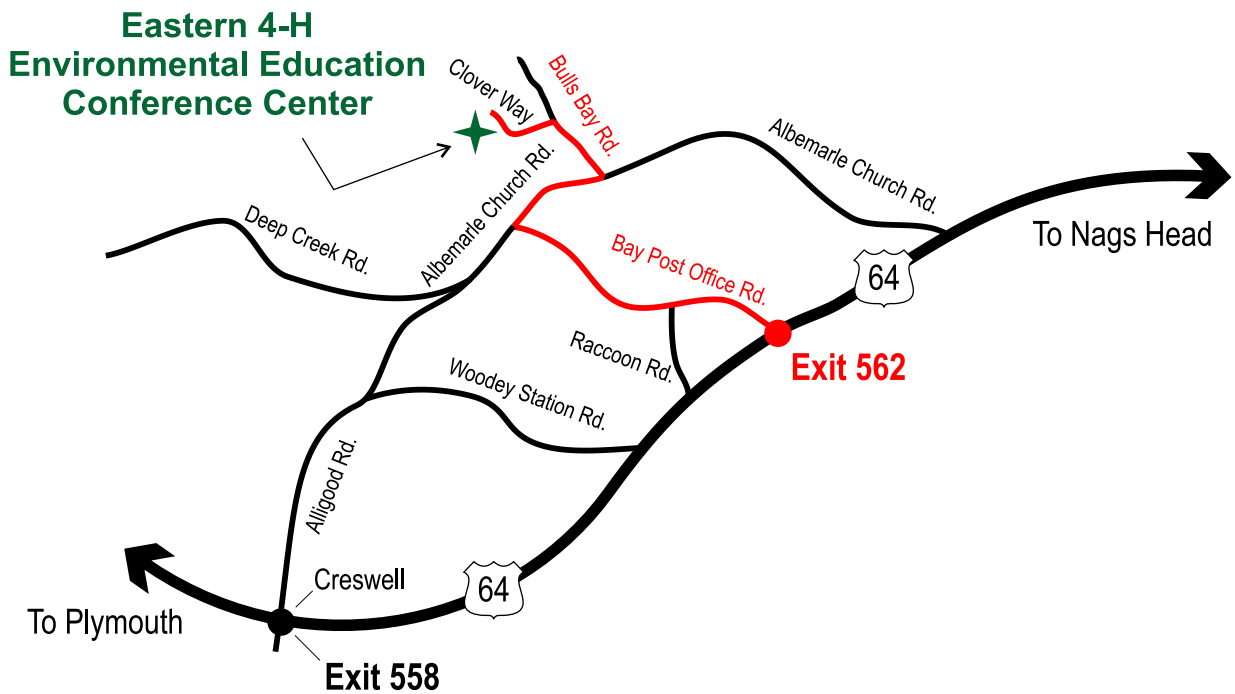

Driving Directions to the Eastern 4-H Center

From the EAST:

The Center is accessed from the EAST by following US Highway 64 through Columbia to EXIT 562. Turn RIGHT at the bottom of the ramp. Follow Travis Road-Bay Post Office Road to the end. (About 3 miles) Turn RIGHT on Albemarle Church Road. After 1+ mile, turn LEFT on Bulls Bay Road, the Center's Entrance is on the LEFT.